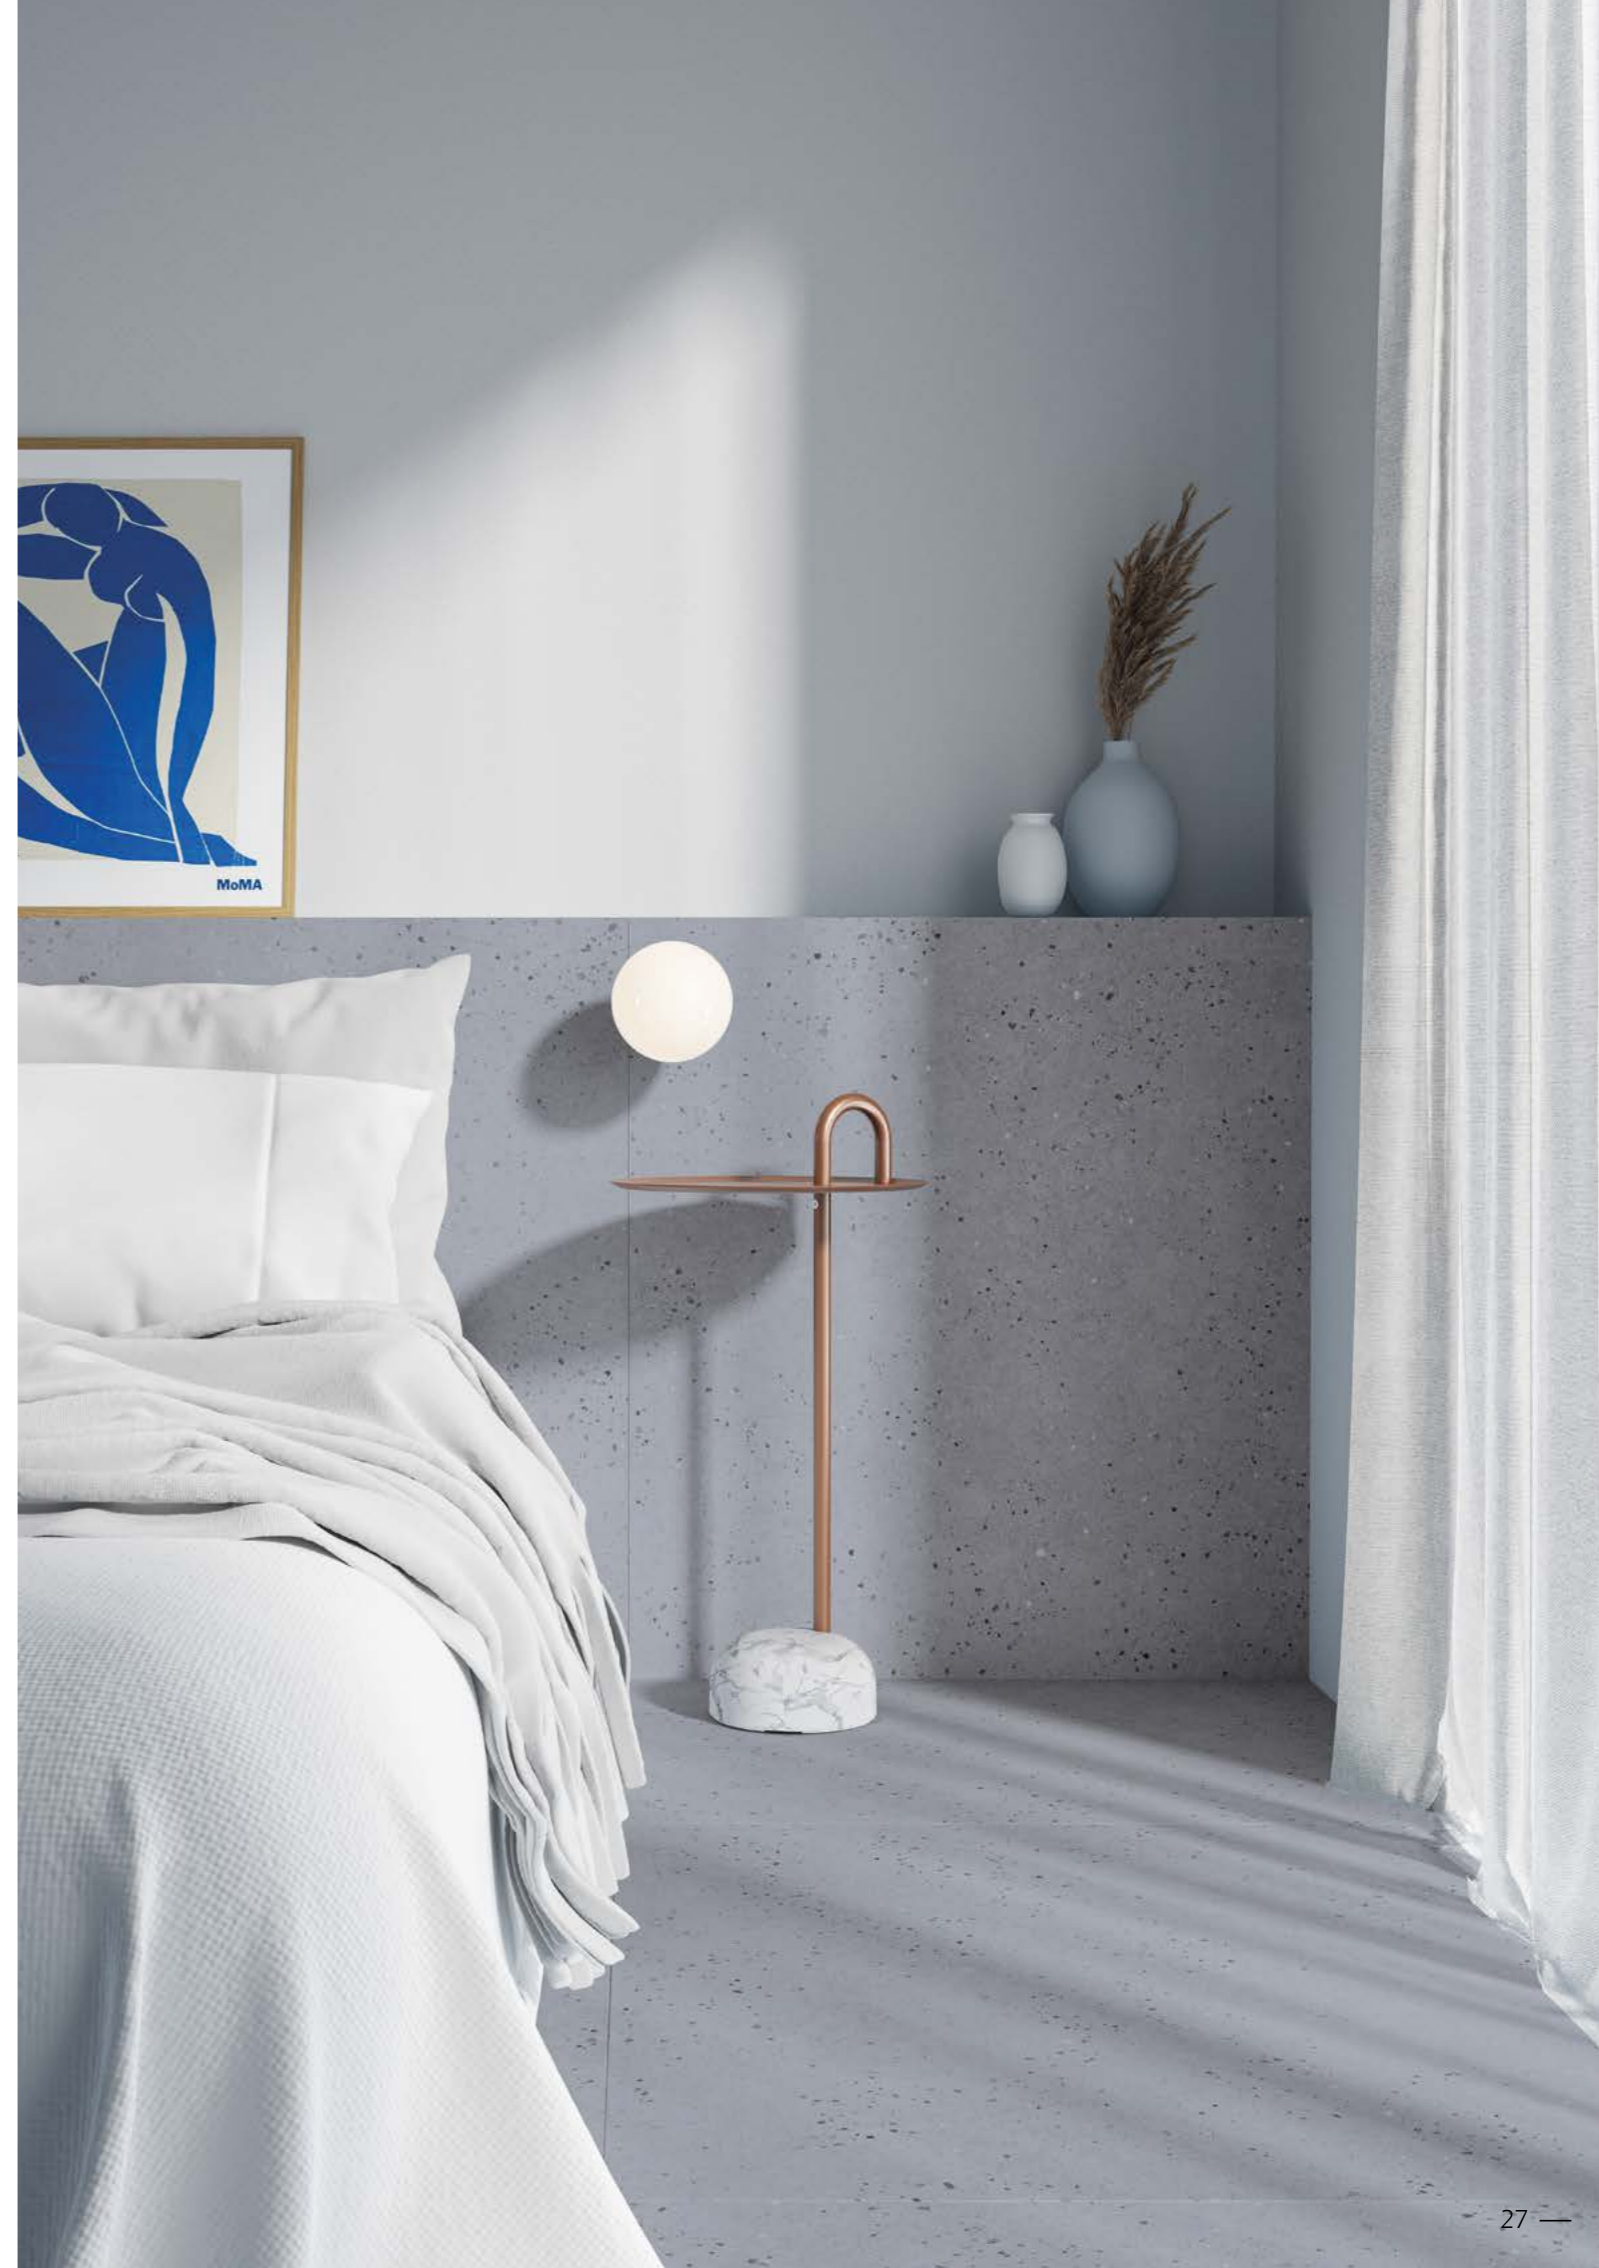

● SENSA BLUE SP/90X90/R
● SENSA BLUE SP/90X90/R