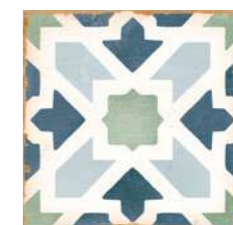

Casablanca

technical characteristics

packing

colors & design

KENZI

index