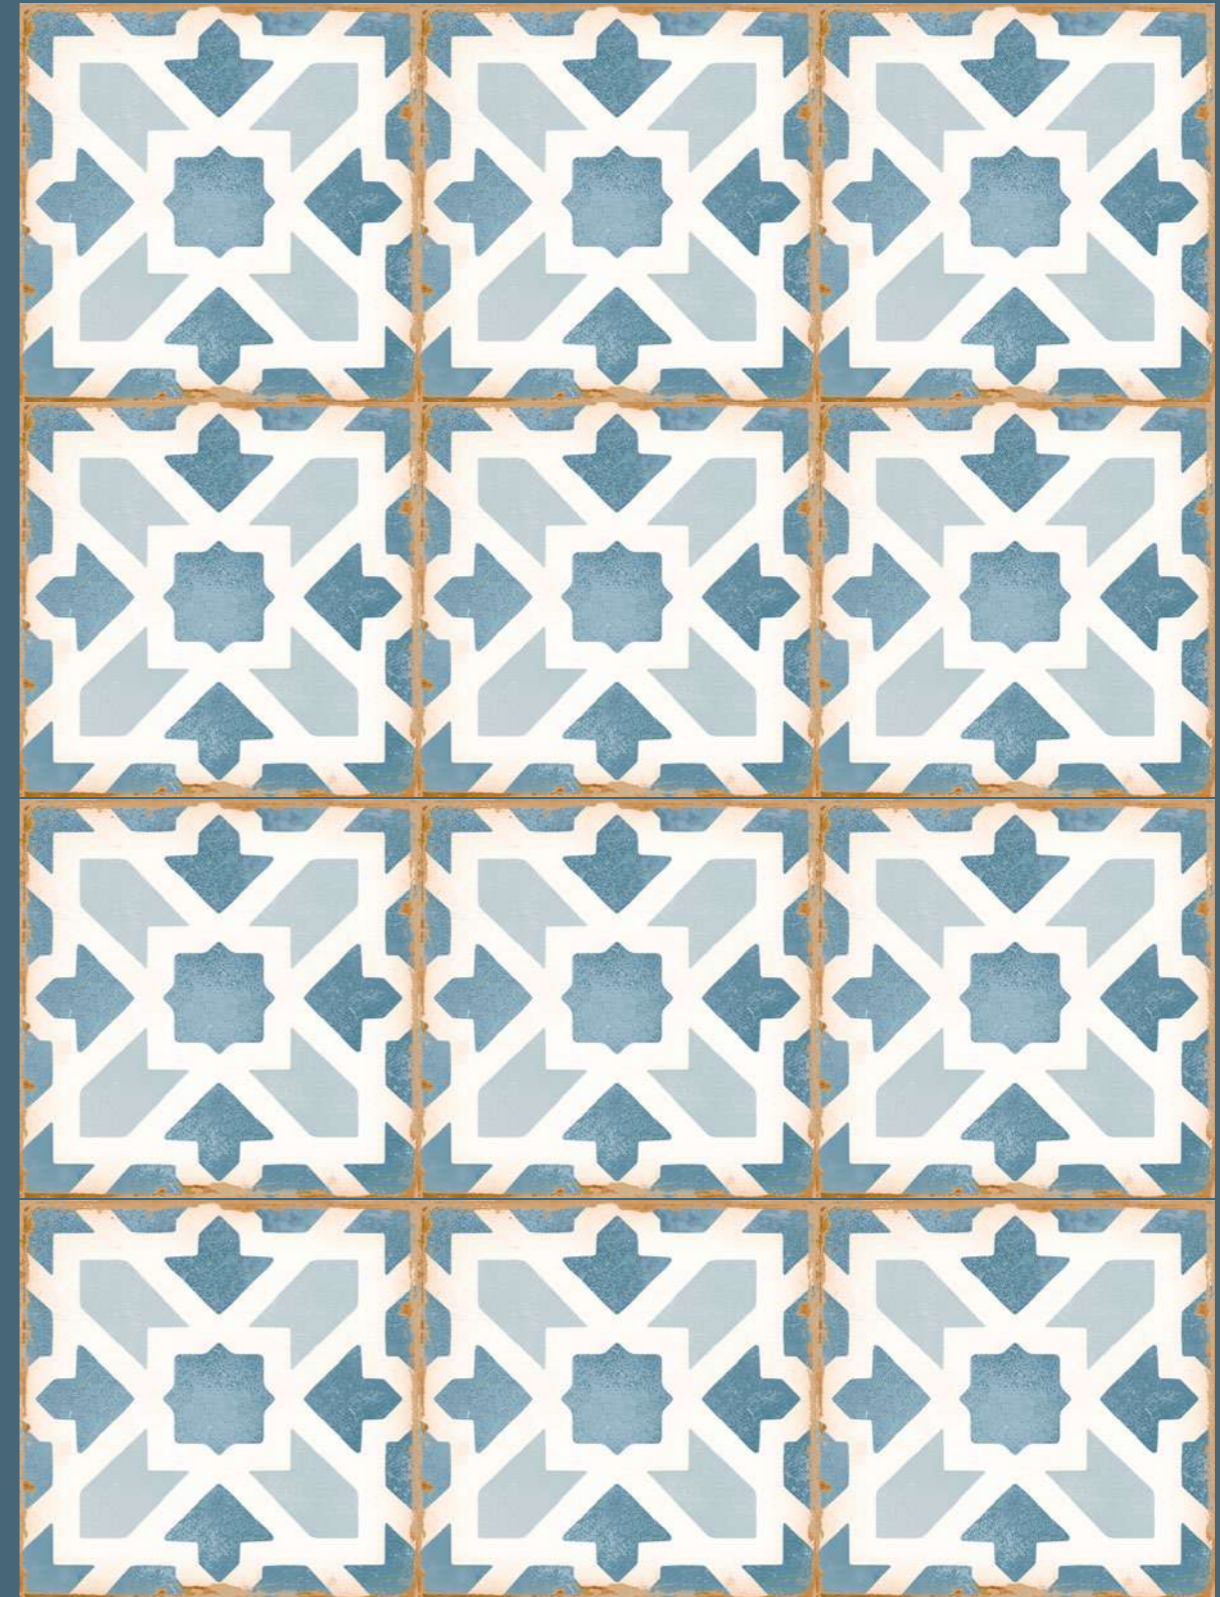

single fired floor tile — 12,5x12,5