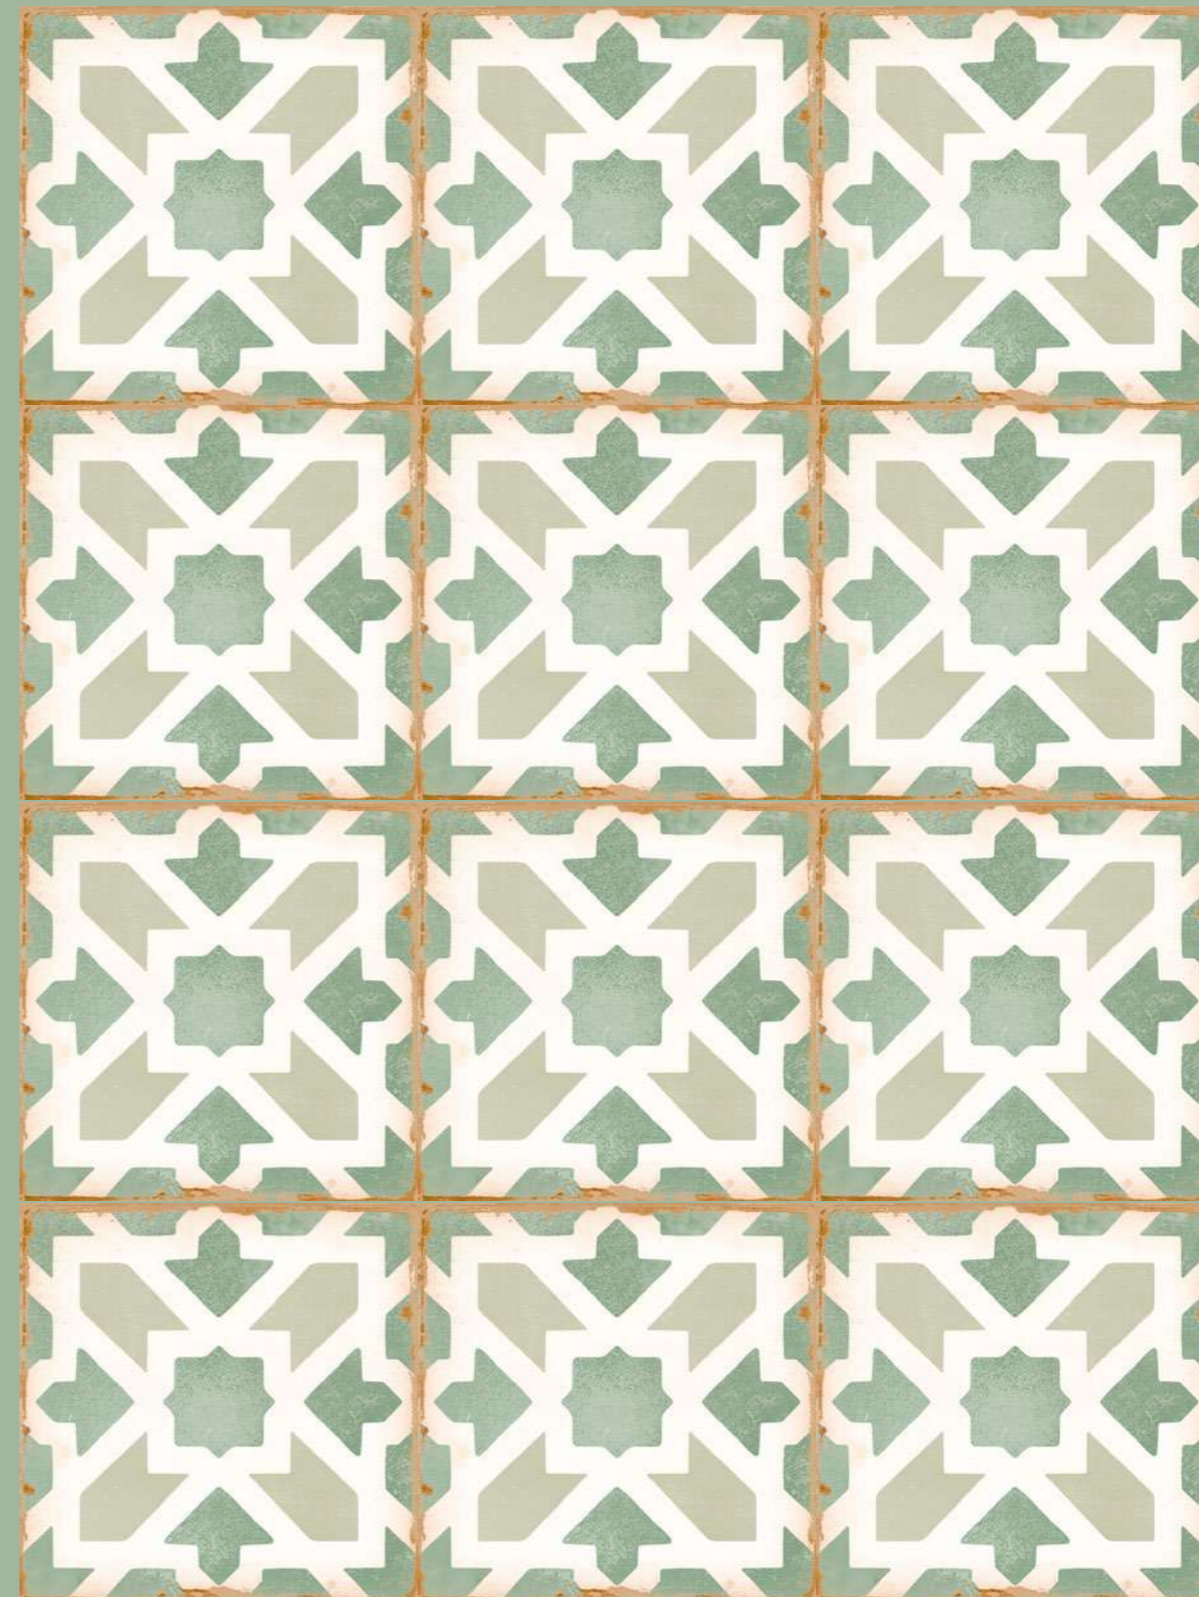

CASABLANCA MALIK

single fired floor tile — 12,5x12,5