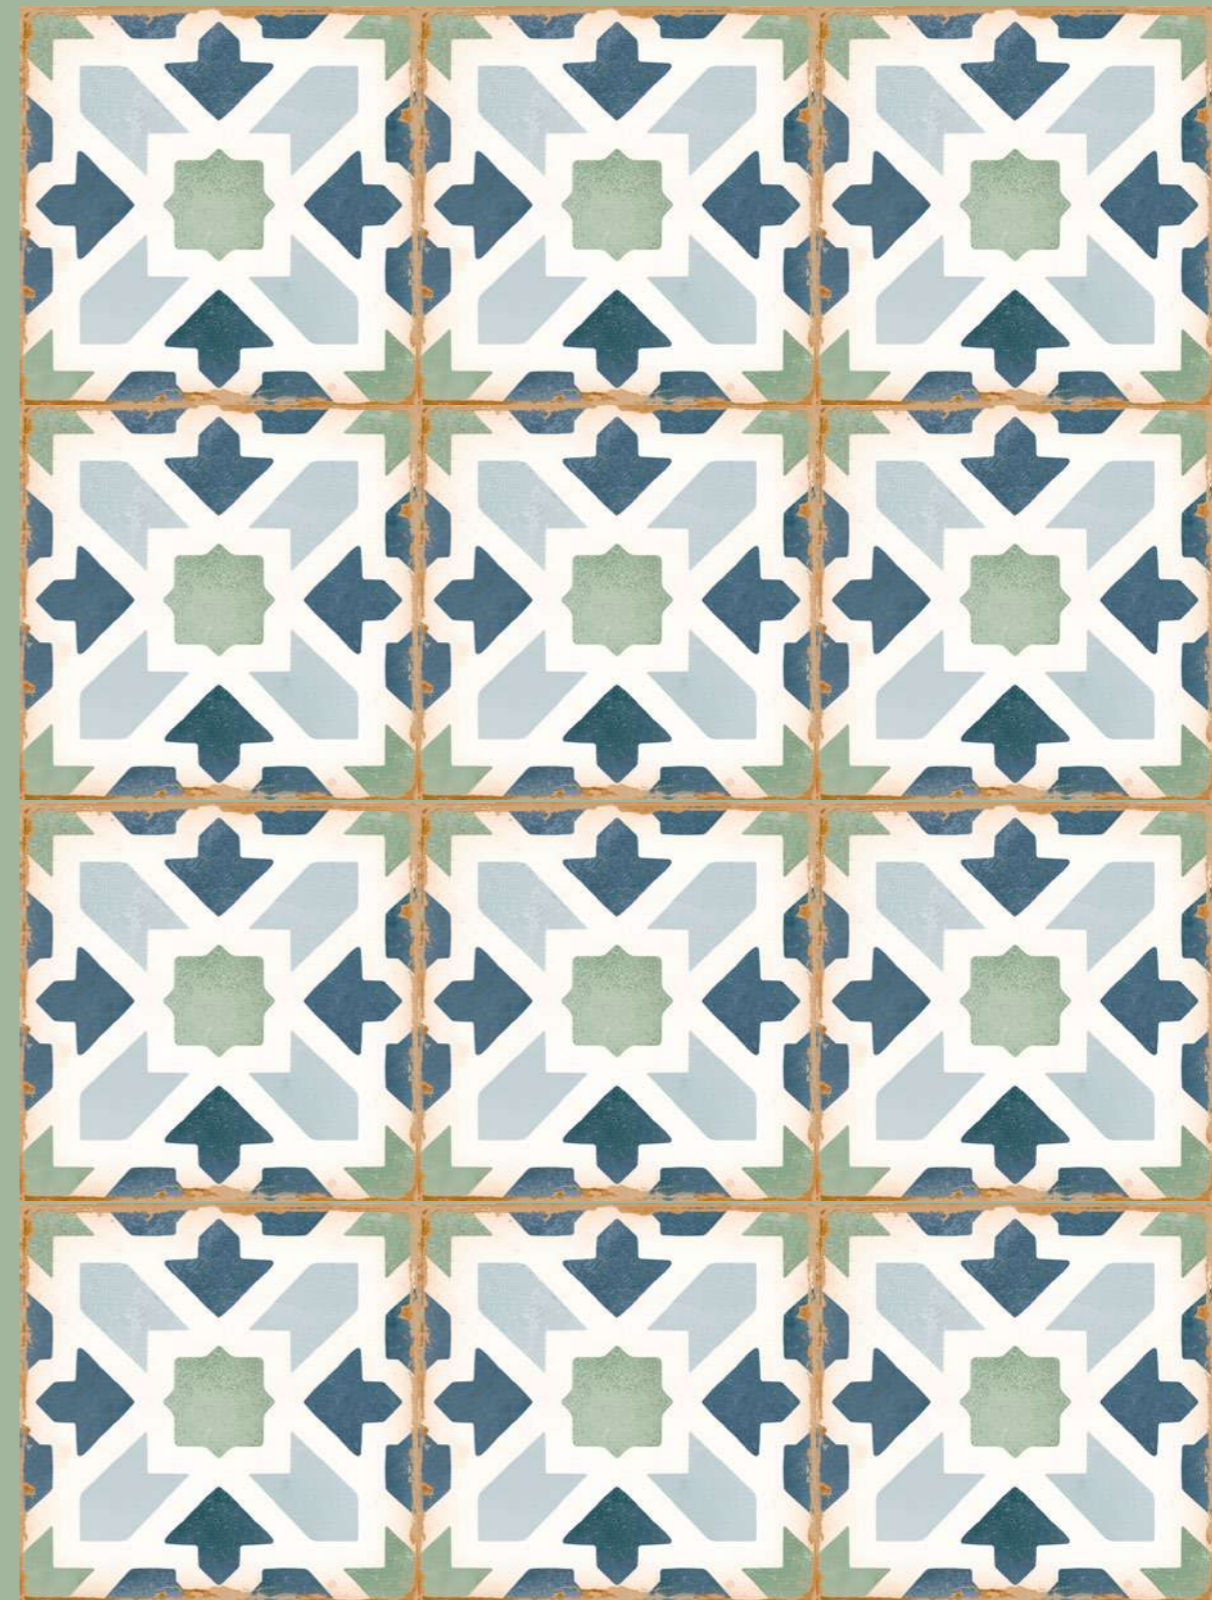

CASABLANCA KENZI

single fired floor tile — 12,5x12,5