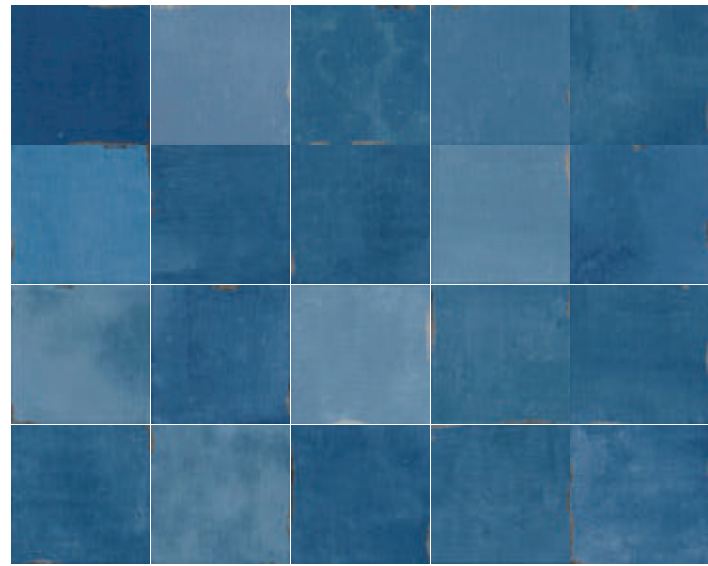

SOUK COLLECTION

PB B V4 THICKNESS 0,4" GRAPHIC FACES 48 PIECES

SOUK BLUE 13X13 CM / 5\"X5\" P04/M